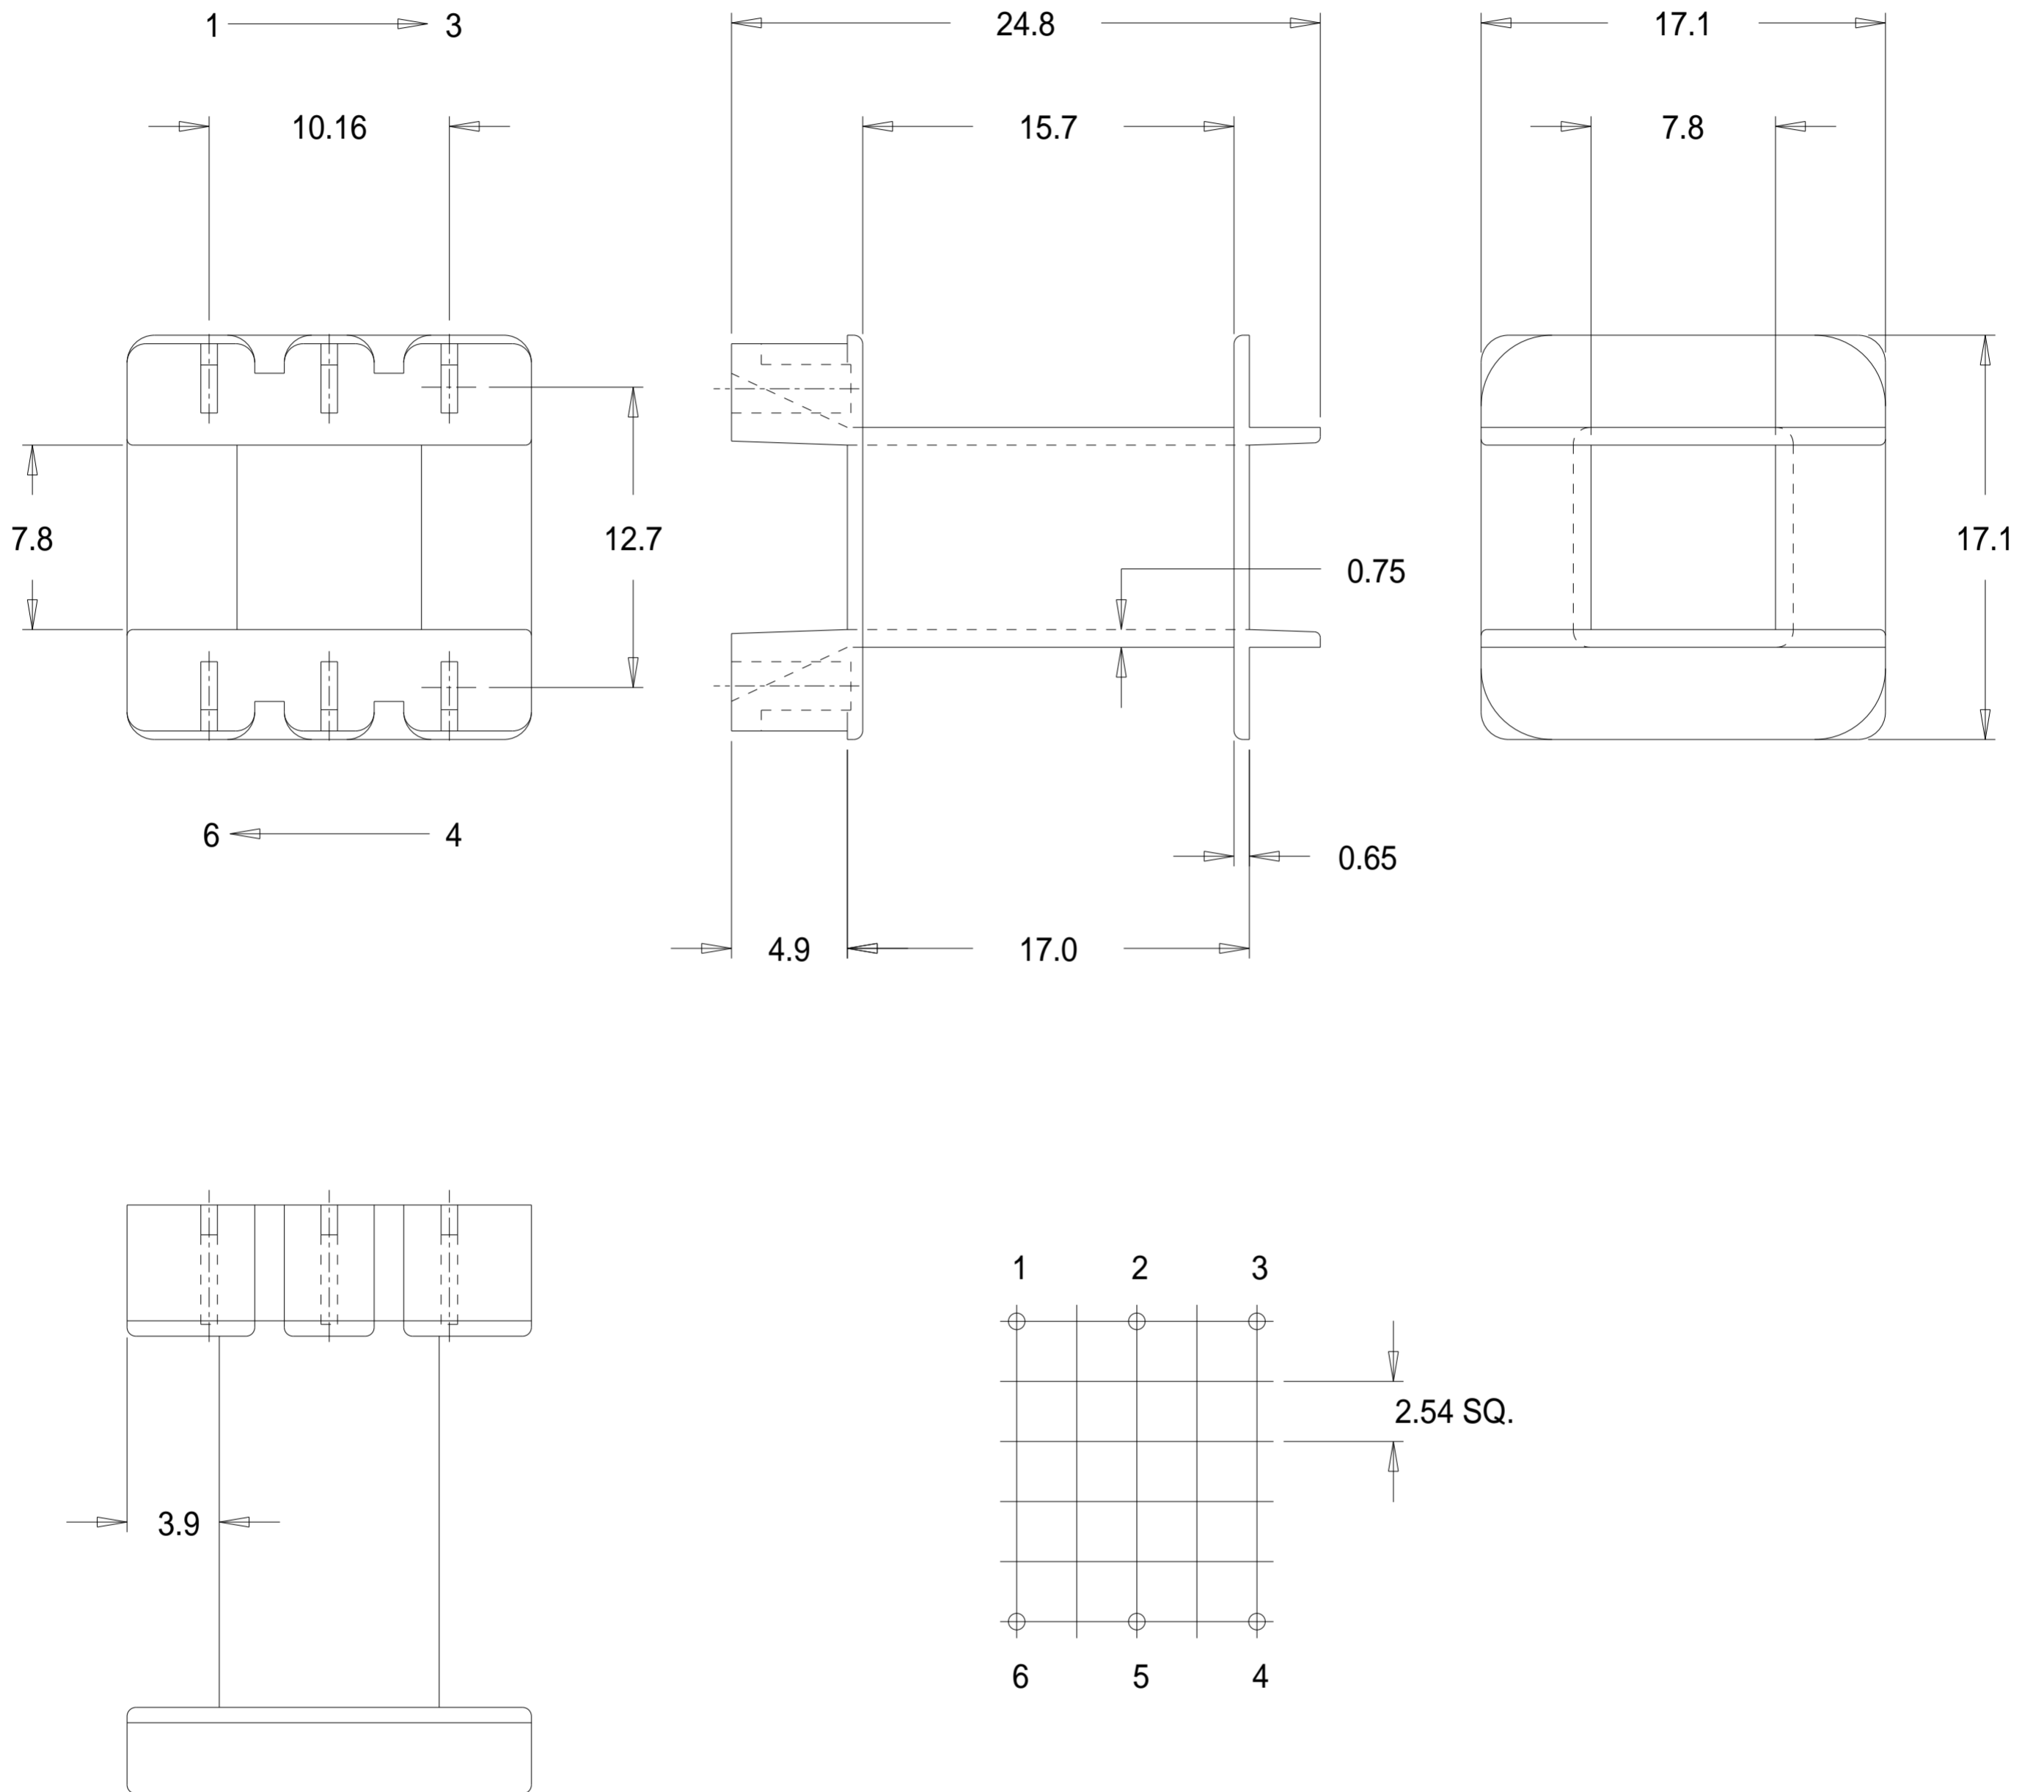

Part No. FE0082
 EF 25/13/7 Vertical Filter
 Single Section Bobbin

Dimensions in millimetres.